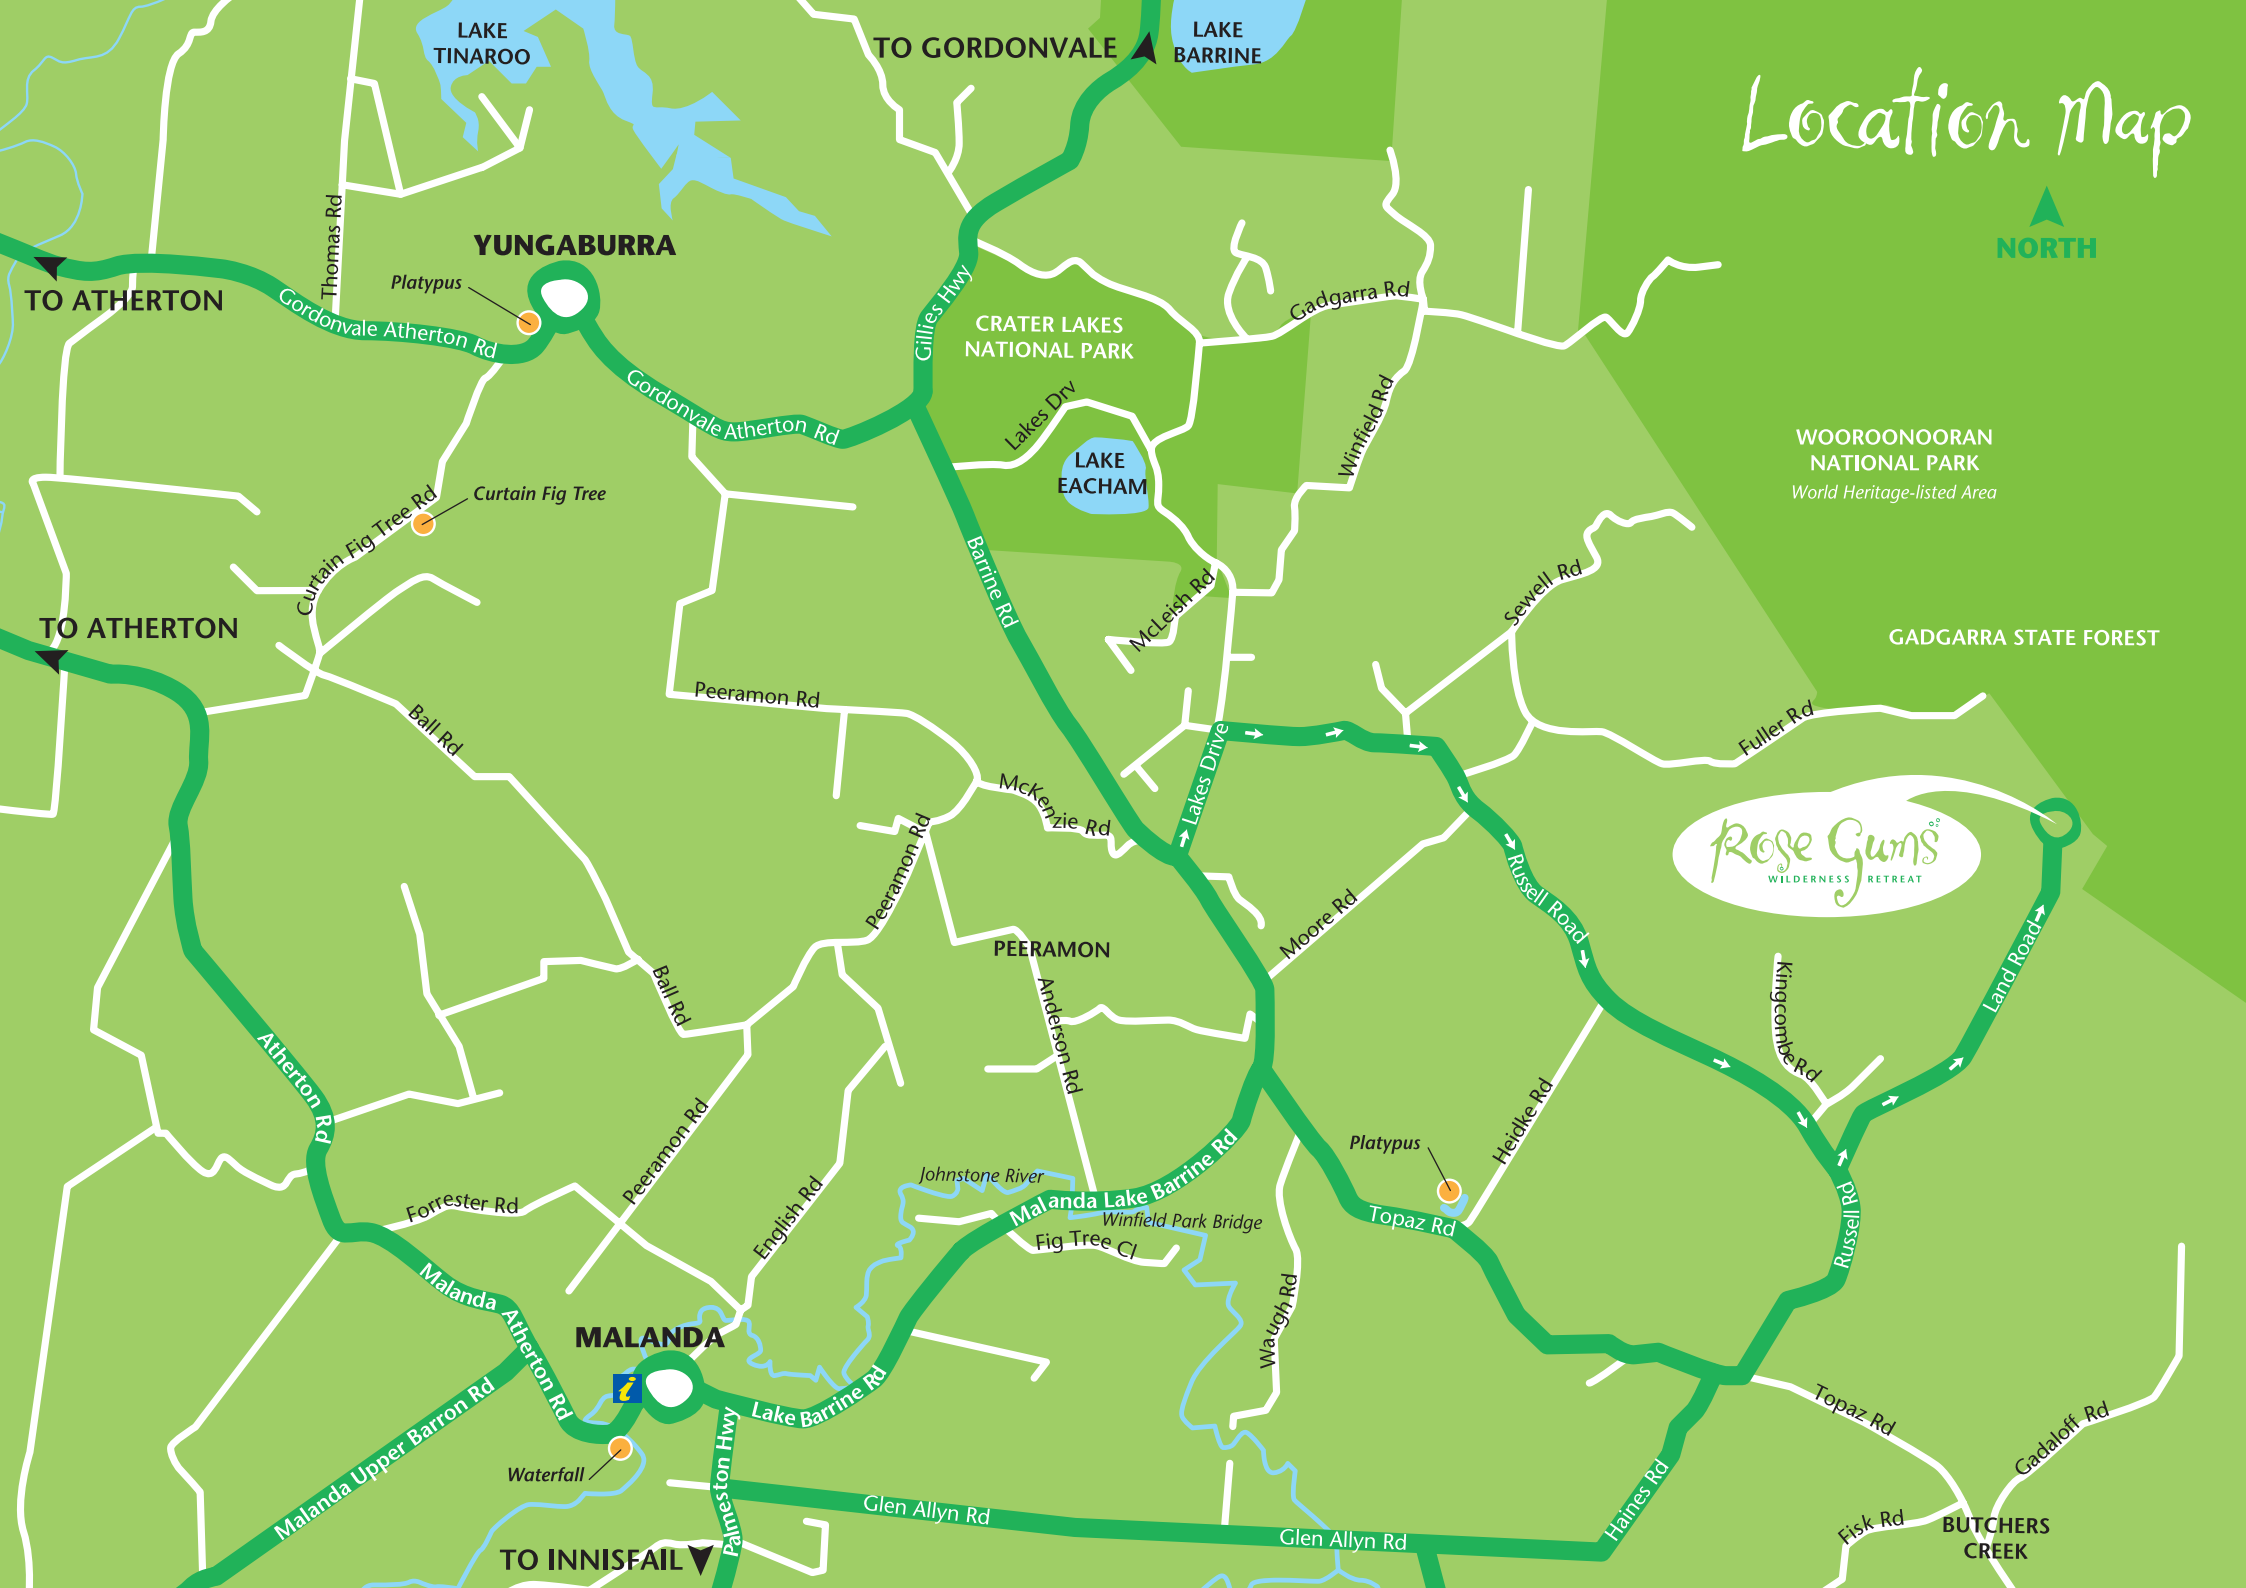

Rose Gums Wilderness Retreat

Walking Tracks

TO MOUNT BELLENDEN KER

Rose Gums Wilderness Retreat is a listed nature refuge

GADGARRA STATE FOREST

SCALE
60m

NORTH

- Giant Rose Gum Walk (easy grade) 20mins return
- Reforestation Walk (easy grade) 40mins circuit
- Creek Walk (moderate grade) 90mins return
- Waterfall Walk (moderate grade) 90mins return

SAFETY TIPS

1. Always take a map
2. Do not cross the creek
3. Do not wander off marked trails
4. Snakes do sunbathe on trails – Be alert!
5. Do not start walking too close to sunset

Enjoy exploring 93 hectares (230 acres) of privately owned rainforest

Printed on 100% Recycled Paper

Rose Gums
WILDERNESS RETREAT

WOORONOORAN NATIONAL PARK
World Heritage-listed Area

TO MOUNT BARTLE FRERE

Location Map

WOORONOORAN NATIONAL PARK
World Heritage-listed Area

GADGARRA STATE FOREST

YUNGABURRA

MALANDA

CRATER LAKES NATIONAL PARK

PEERAMON

BUTCHERS CREEK

TO ATHERTON

TO ATHERTON

TO INNISFAIL