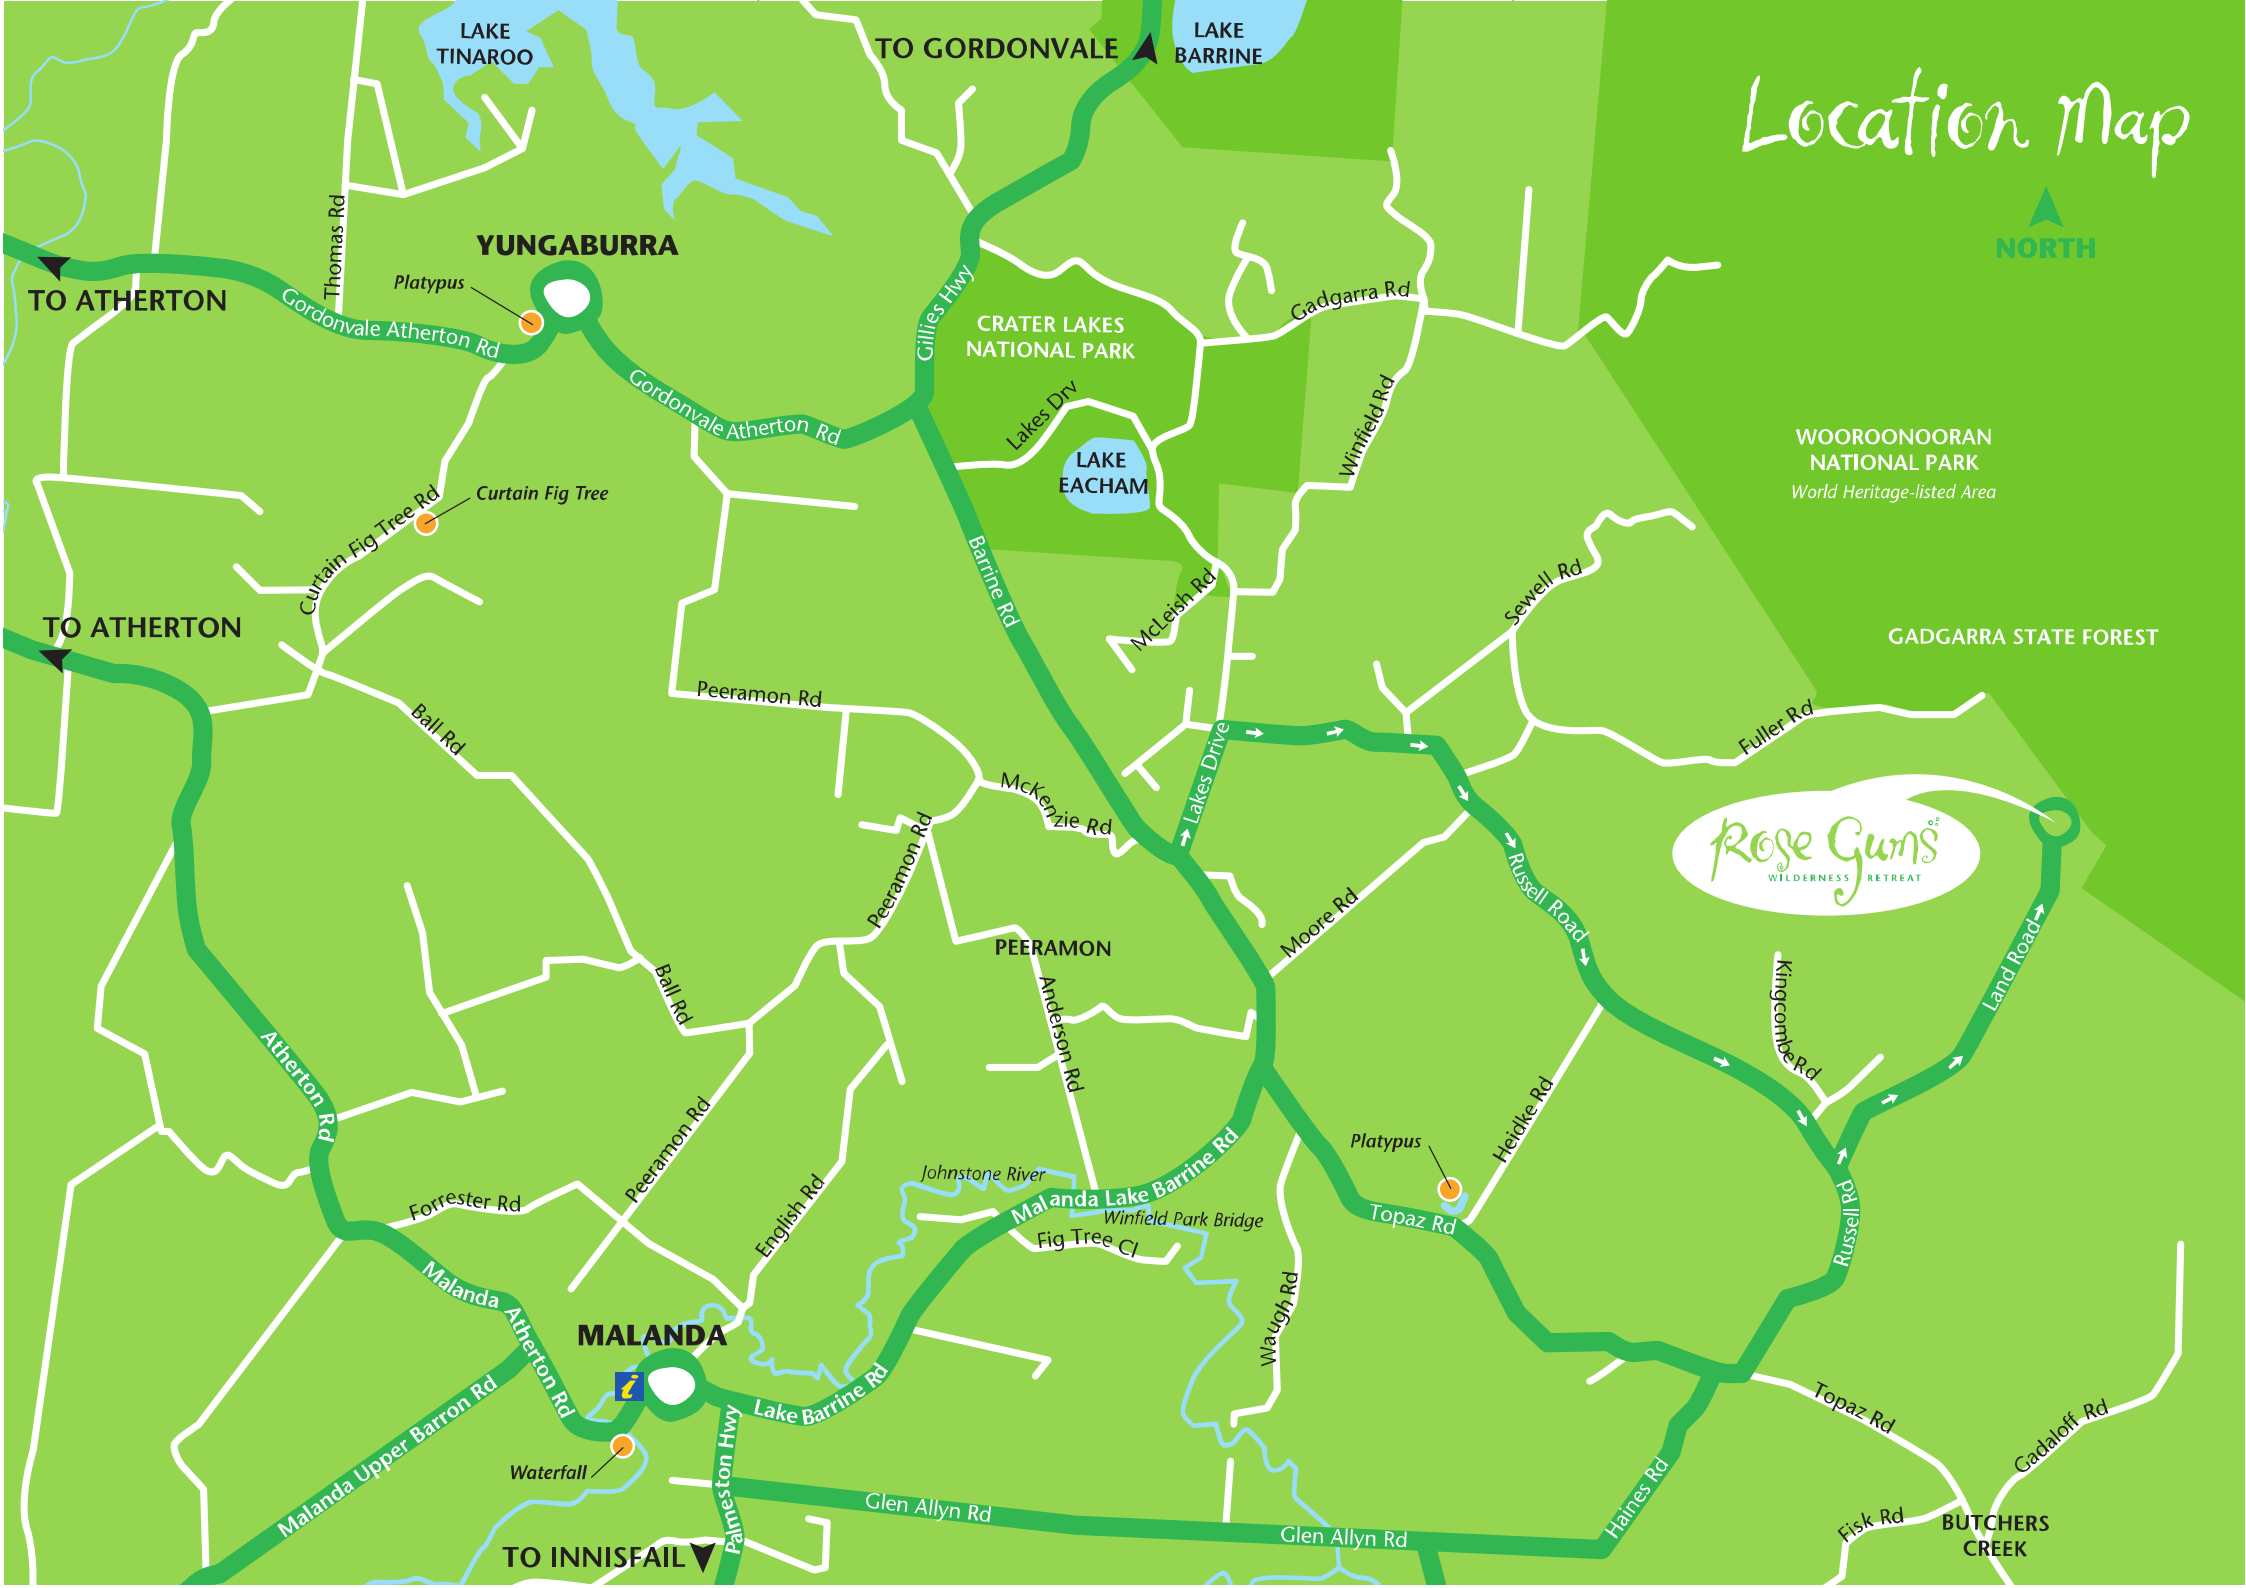

Location Map

TO ATHERTON

TO ATHERTON

YUNGABURRA

MALANDA

TO GORDONVALE

TO INNISFAIL

WOORONOORAN NATIONAL PARK
World Heritage-listed Area

GADGARRA STATE FOREST

CRATER LAKES NATIONAL PARK

LAKE EACHAM

PEERAMON

BUTCHERS CREEK