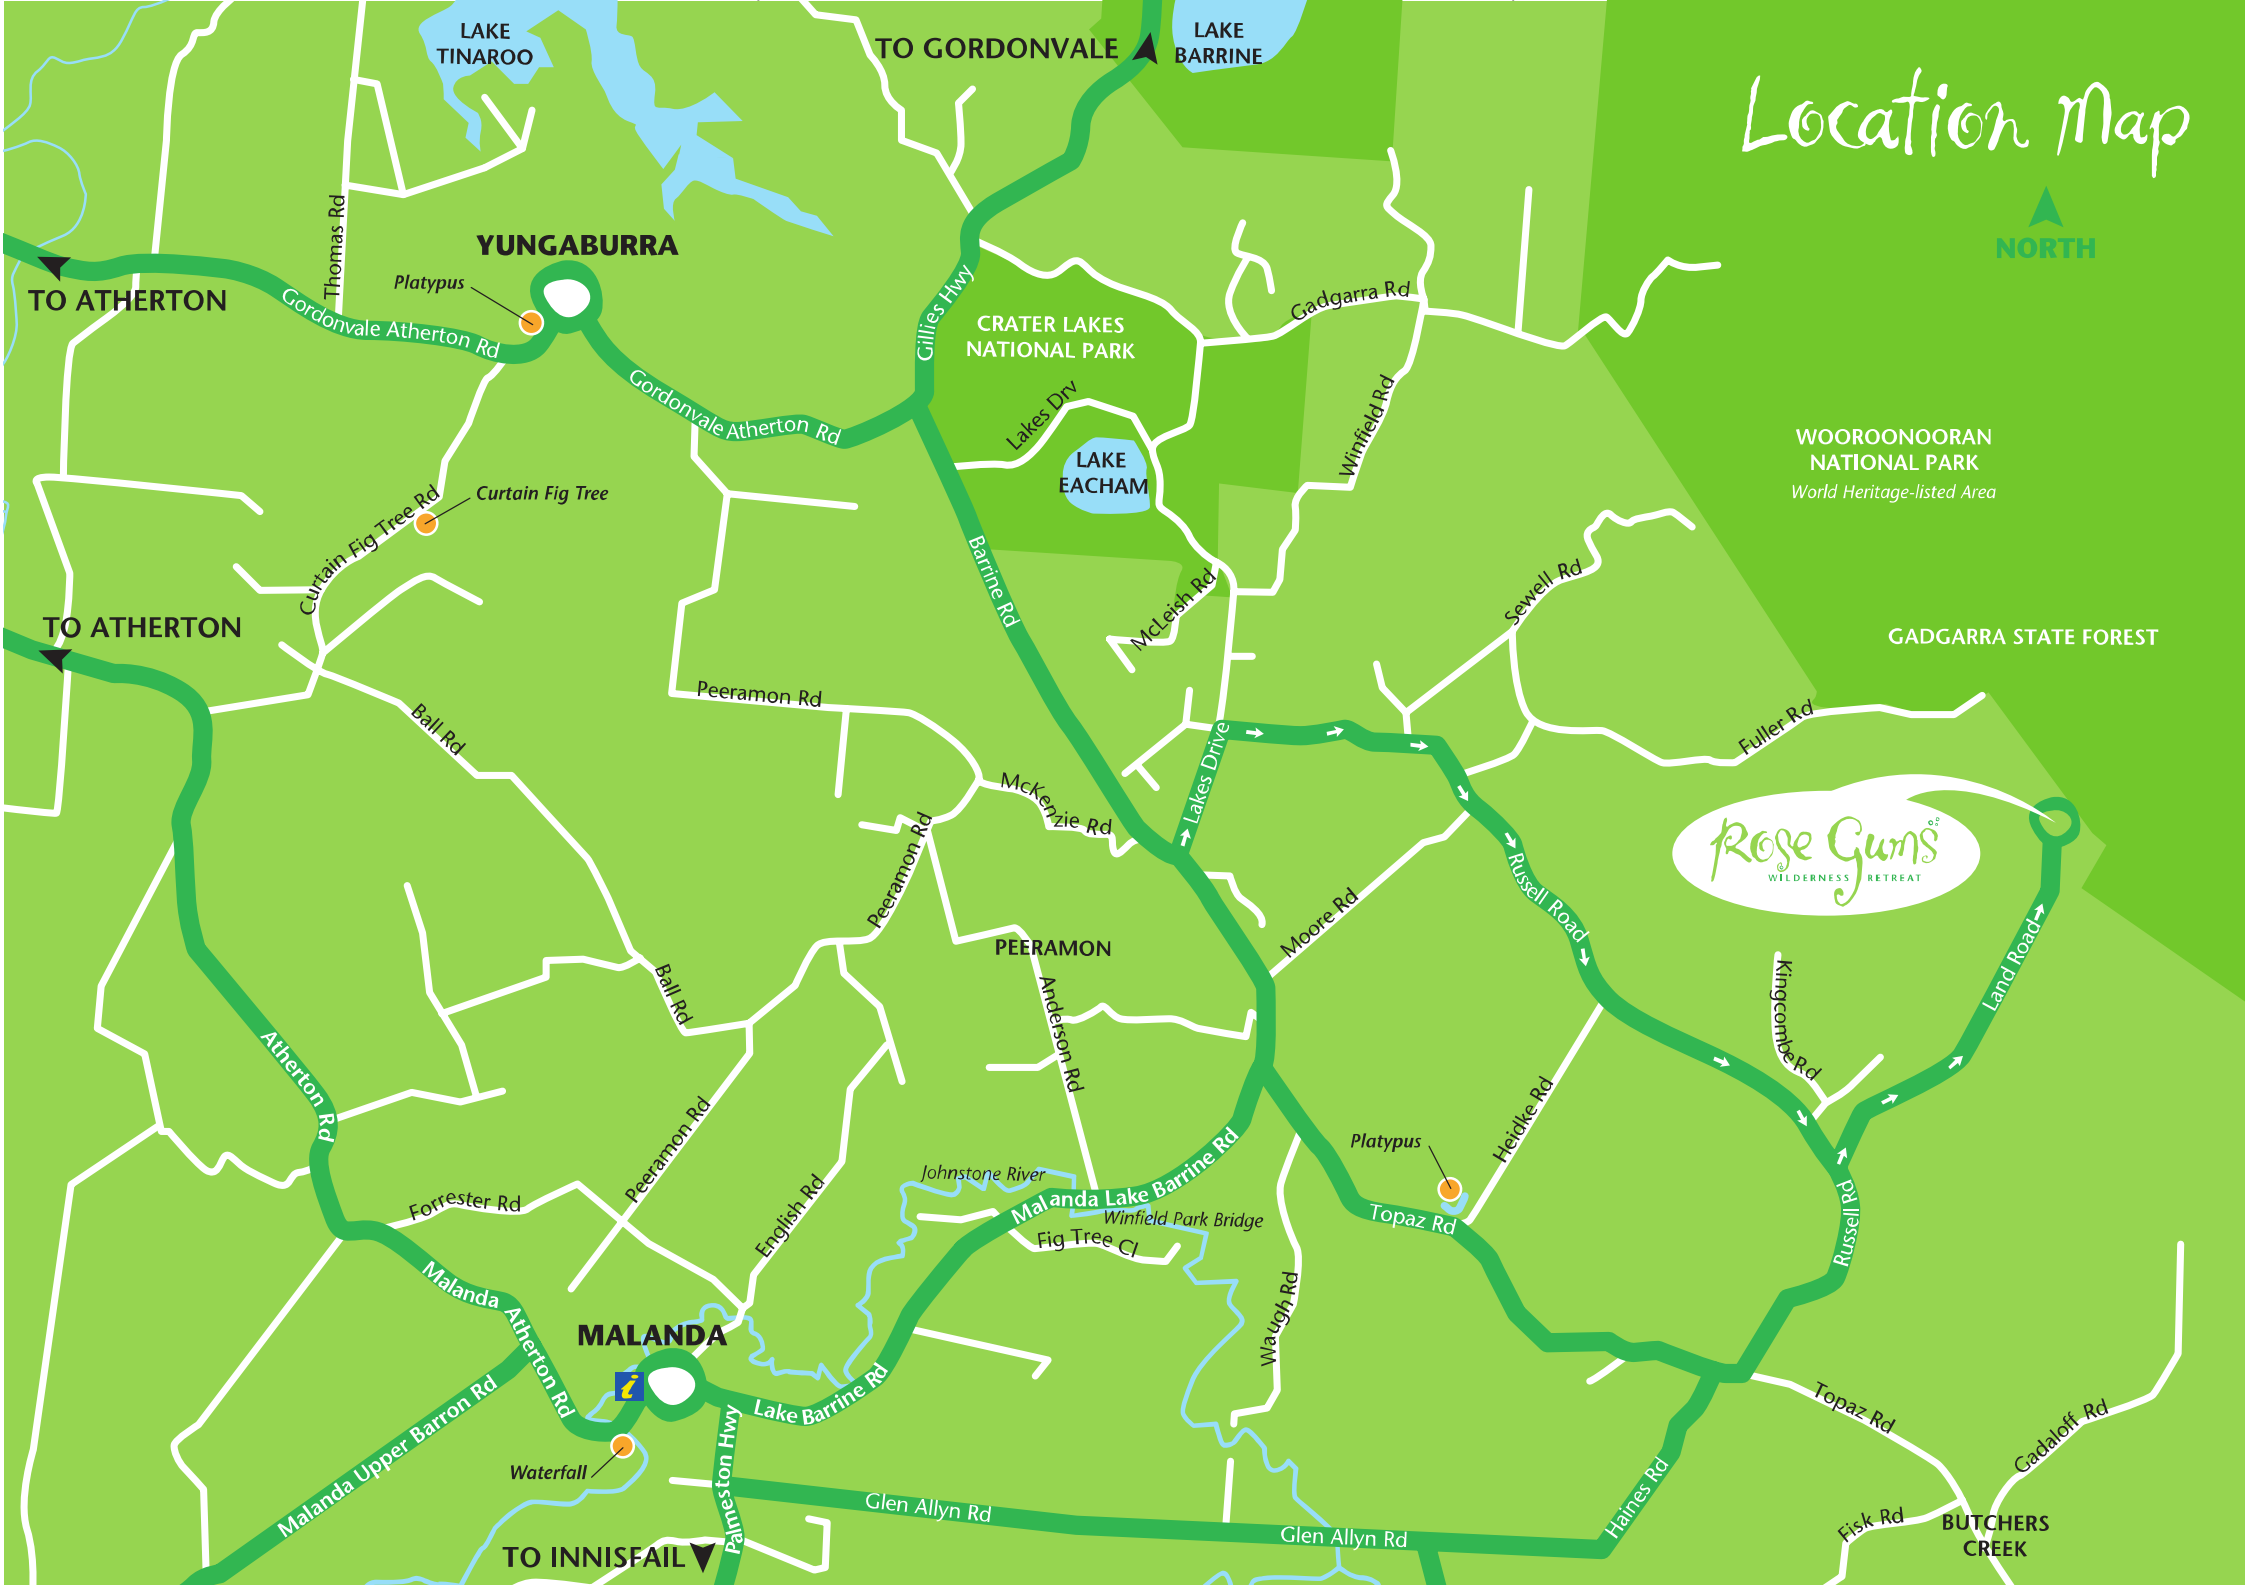

Location Map

TO ATHERTON

TO GORDONVALE

TO ATHERTON

TO INNISFAIL

WOORONOORAN NATIONAL PARK
World Heritage-listed Area

GADGARRA STATE FOREST

YUNGABURRA

CRATER LAKES NATIONAL PARK

MALANDA

PEERAMON

BUTCHERS CREEK

LAKE TINAROO

LAKE BARRINE

LAKE EACHAM

Waterfall

Johnstone River

Malanda Lake Barrine Bridge

Winfield Park Bridge

Fig Tree Cl